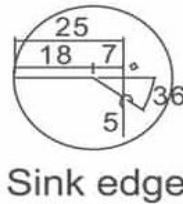

SS 3445A

IMPACT 23LT Undermount Sink

SPECIFICATIONS

Sink edge

CLEANING & MAINTENANCE:

All Sinks should be cleaned with mild detergent and water
All Products must be cleaned with a soft cloth with soapy water, avoid waxes, solvents, abrasives, acids and other chemical based cleaners
Warranty will be void if damages are caused by unsuitable cleaning products