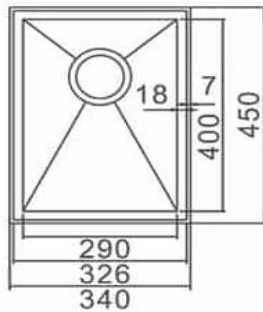

SS 3445A

IMPACT 23LT Undermount Sink

SPECIFICATIONS

Sink edge